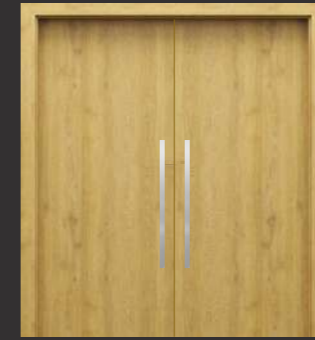

Model P.2

Model G.1