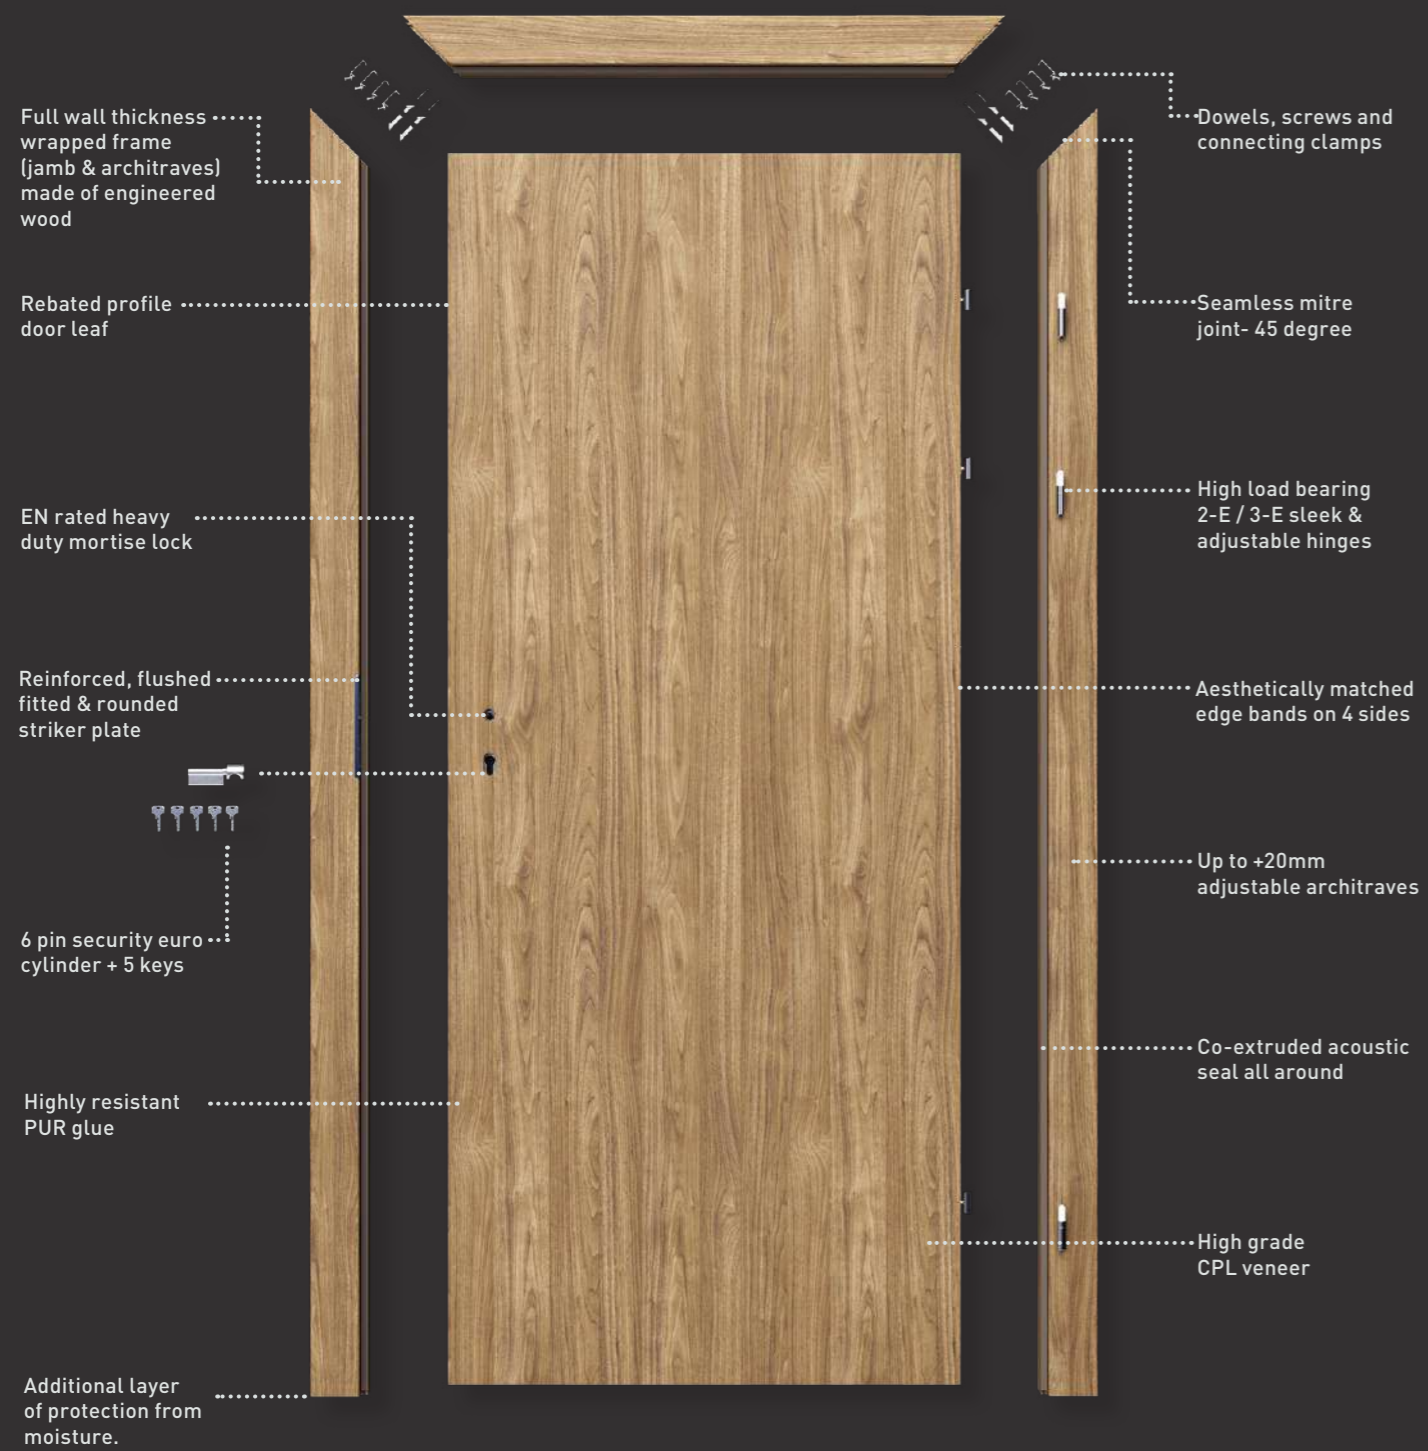

brelio.

Full Door : Door leaf, Frame (Jamb + Architraves), Hardwares, Accessories & Installation parts

Experience unrivaled reliability and elegance with our Rebated Doors featuring adjustable frame technology now in India. Embraced by prestigious buildings in Dubai, Germany, and Europe, this innovation sets a new standard for excellence and ensures top-notch quality worldwide.