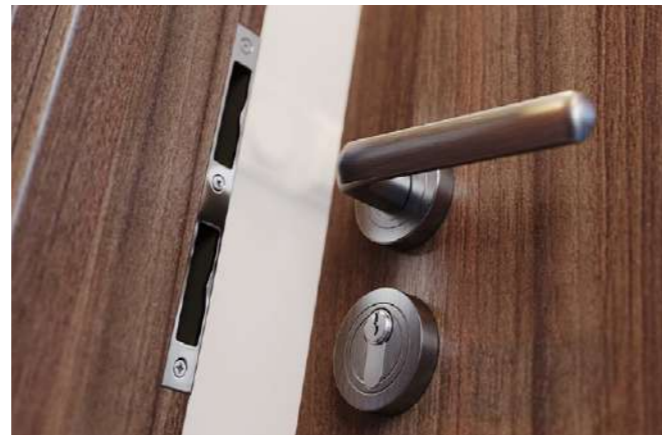

DOOR HARDWARE

Avoid broken or squeaky hardware.

Keep the entrance clean and welcoming.

Odd-numbered doors bring luck.

Threshold at Entrance

Vastu sees a raised threshold not just as a step, but a symbol. This small barrier keeps negativity at bay, while symbolically welcoming prosperity. It's a subtle invitation for good fortune to flow freely within your home.

Main door should be the largest door

Avoid broken or squeaky door knobs.

Door should always open Inwards.

Proper lighting near main door

Auspicious symbols on main & bedroom door.

HARDWARE & ACCESSORIES

ENTRYWAY ENHANCEMENTS